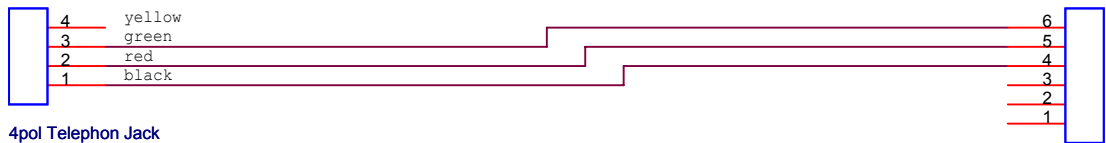

External OW Power Supply

4pol Telephone Jack

Telephon RJ11 Jack

Astrophysikalisches Institut
Abt. Forschungstechnik
An der Sternwarte 16
Potsdam
14482